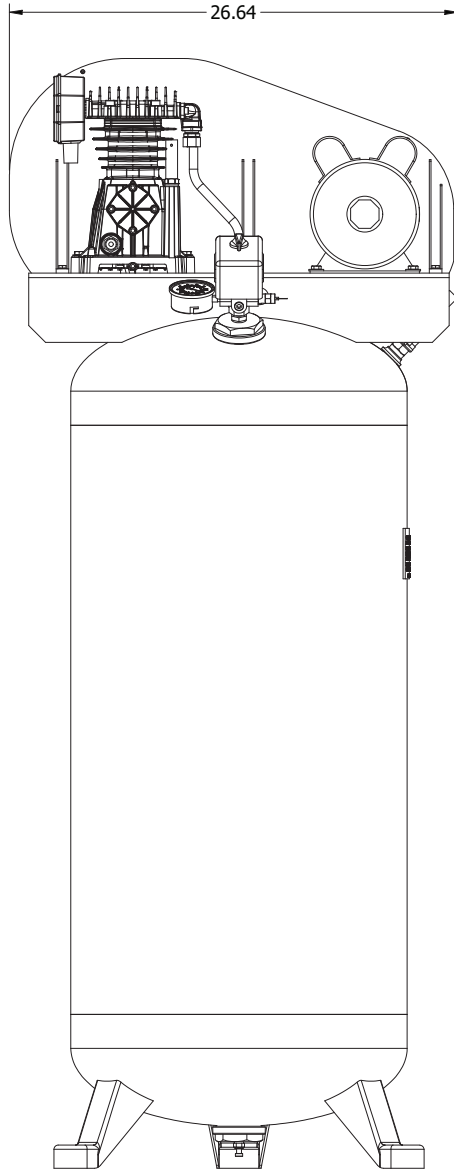

2 HP, 60 GALLON AIR COMPRESSOR

NAC 89-4256VAT

# of Cylinders	2
Max PSI	135
CFM Delivery	7.1 @ 90 PSI
Pump RPM	1,350
Lubrication System	Splash
Compressor Type	Reciprocating
Compressor Stages	1
Phase & Voltage	1 Phase, 110 Volt
Magnetic Starter Included	No
Magnetic Starter Required	No
Tank Type	Vertical
Tank Capacity	60 Gallon
Height	66
Length	27
Width	20
Weight	254
Warranty	1 Year

READY TO RUN

NO START-UP KIT REQUIRED

Available at NAPA AUTO PARTS stores
or [NAPAOnline.com](https://www.napaonline.com)

**2 YEAR
WARRANTY**

Assembled in USA

NAC 89-4256VAT

1/2" NPT SERVICE
BALL VALVE